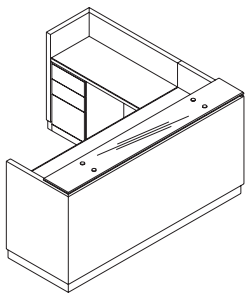

# Kubit Reception Desk

---

**Description** | Kubit "U" configuration, rear entry reception station in a Cognac Anigre.

**Designer** | CCN Design Team

**Photography** | Studio 2B