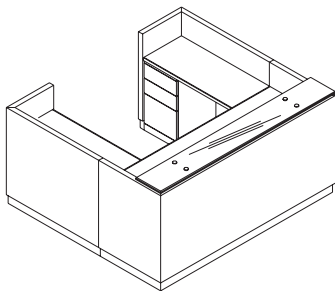

# Kubit Reception Desk

---

**Description** | Kubit "U" configuration, rear entry reception station in a Cognac Anigre.

**Designer** | CCN Design Team

**Photography** | Studio 2B