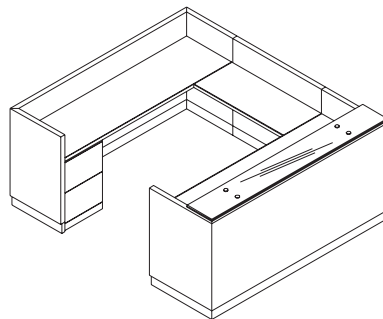

# Kubit Reception Desk

---

**Description** | Kubit "U" configuration, rear entry reception station in a Cognac Anigre.

**Designer** | CCN Design Team

**Photography** | Studio 2B